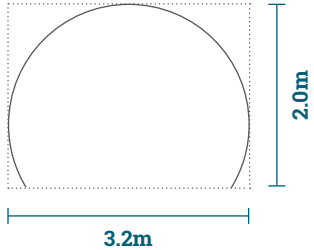

* NEW

Product: BEIJING FABRIC BOOTH	
Features: Sloped booth	
Full specification: 1250 - 2300(h) x 3200(w) x 2000(d) mm 260gsm STRETCH fabric cover + frame	Normal turnaround: 10 Working days
£717	Product Code: FDSBEI?
	Prices exclude VAT and delivery

* NEW